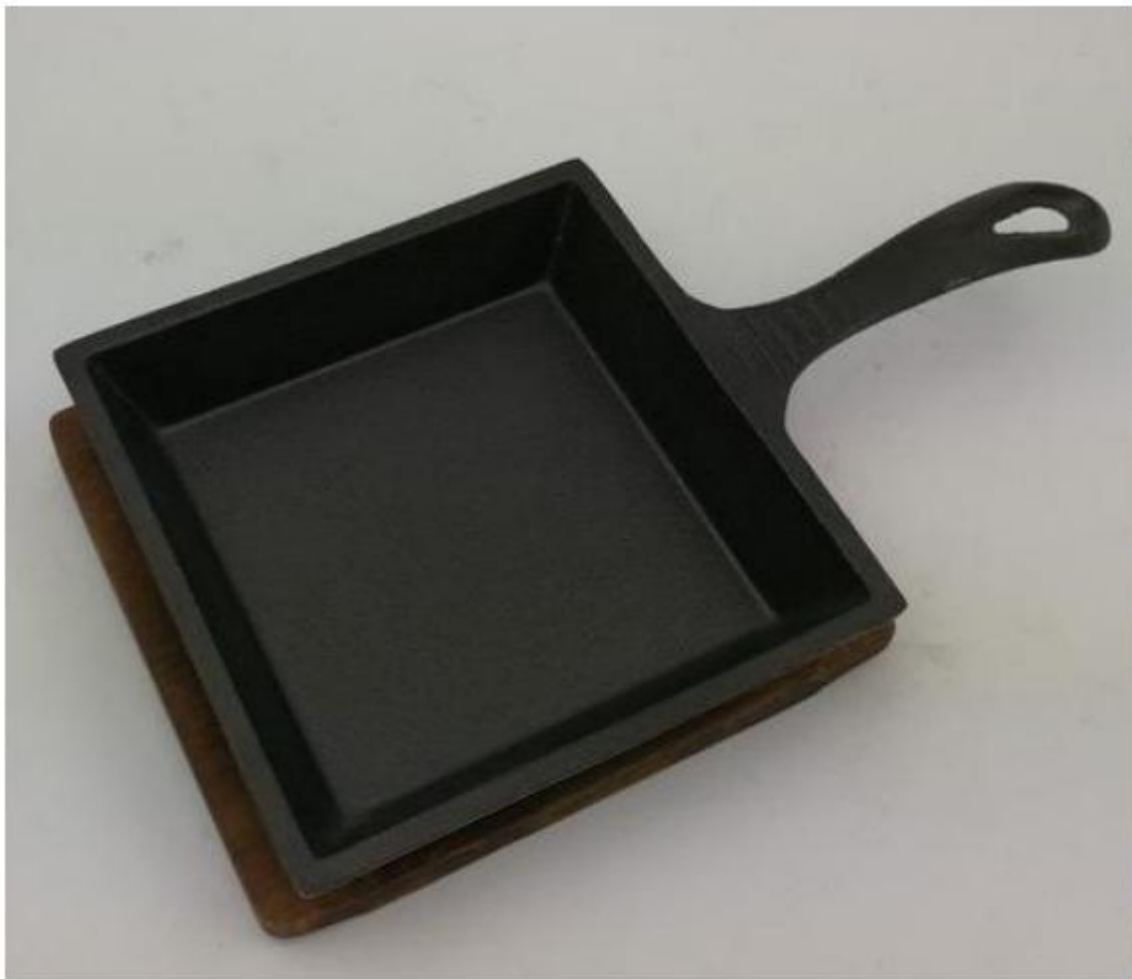

Dia: 14.5*14.5cm
H: 2.9cm
Weight: 0.75kg

Dia:16cm,
L:24.5cm
H: 3.1cm
Weight: 0.75kg